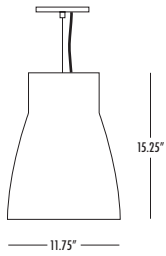

6232
Fluorescent

6233
Metal Halide
70/100W

BURBANK,
CALIFORNIA,
91505
WWW.
DELRAY
LIGHTING.
COM

JULY 2011

FLUORESCENT

1-42W PLT

CP DISTRIBUTION

COEFFICIENTS OF UTILIZATION

% CEILING 80	(20% FLOOR)		
	% WALL 70	50	30
0	73	73	73
1	65	61	58
2	59	54	49
3	54	48	42
4	50	43	37
5	46	39	33
6	43	35	30
7	40	32	27
8	37	29	24
9	35	27	22
10	33	25	20

NOTES

6232.42

1-42W triple tube
G24q-3 electronic twist lock socket
Total lumens: 3200
Spacing criteria: .78