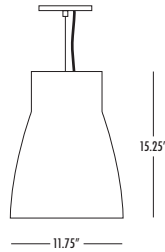

KONE II OPAL GLASS LUMINAIRE WITH DOWNLIGHT

TYPE:

PROJECT:

ORDER NUMBER:

Model#	Wattage	Voltage	Option
	26, 32, 42 or 57 CFL	1–120V 2–277V	EM—Emergency battery
	70 or 100 Metal Halide		Dimming: D3, D4, D5, D8 or D9 (See Back Page)

Example:

6232	26	1	EM

DELRAY
LIGHTING
INCORPORATED

6233

KONE OPAL PENDANT

Canopy mounts to standard J-box. Electronic ballast fits inside fixture for easy access. Pendant is 6' standard with push button adjustable aircraft cable. Finish is silver, with white power cord. The opal glass shade is removable without tools and is for general illumination, with an interior clad aluminum downlight reflector for task lighting. Fixtures feature twist lock socket for secure, easy relamping. Dimming and emergency options are available. U.L. listed for damp locations.

6232
Fluorescent

6233
Metal Halide
70/100W

BURBANK,
CALIFORNIA,
91505
WWW.
DELRAY
LIGHTING.
COM

JULY 2011