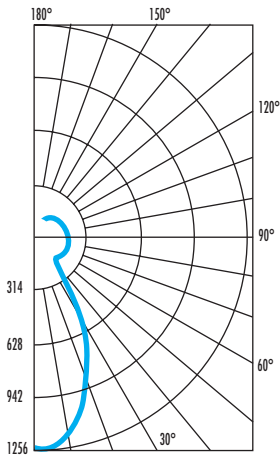

6232
Fluorescent

6233
Metal Halide
70/100W

BURBANK,
CALIFORNIA,
91505
WWW.
DELRAY
LIGHTING.
COM

JULY 2011

FLUORESCENT

1-42W PLT

CP DISTRIBUTION

COEFFICIENTS OF UTILIZATION