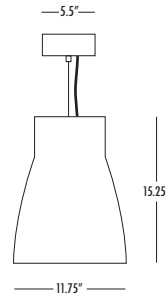

6233
Metal Halide
70/100W