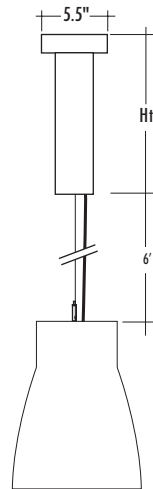

OPTIONS

AL-Acrylic Lens. For security and food service installations. Use with CFL lamps *only*.